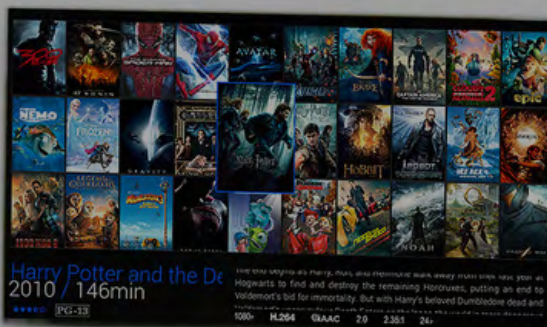

4K

ULTRA HD

ESSENTIAL LINE

ONE

EXHBR Video Server
1080P Built-In Video Player
Up to 2 TB Storage
Up to 3 Video Zones
Audio Server
Internet Radio
Audio Streaming Apps
2 Built In HD Audio Players

ESSENTIAL LINE

CAPTURE

EXHBR Video Server
1080P Built-In Video Player
Built-In Media Drive
Direct-To-NAS Capture
Up to 3 Video Zones
Audio Server
Internet Radio
Audio Streaming Apps
2 Built In HD Audio Players

EXPAND

4K UHD PLAYBACK