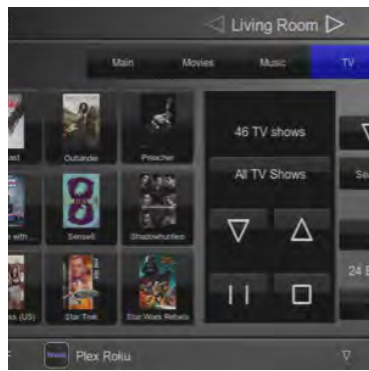

NAVIGATION INTERFACE

The Morpheus Interface is elegant and easy to navigate

FEWEST CLICKS

Your media is easily available

With all your movies, tv shows, music, and photos beautifully displayed in wall view, Morpheus displays all media info, summary and codec information on a single screen

2 - WAY DRIVERS

HOME AUTOMATION

ELAN
CONTROL 4
CRESTRON

IMMERSE
YOURSELF

by Innovo Technology

 **innovo**

www.innovotech.io

www.morpheusav.com